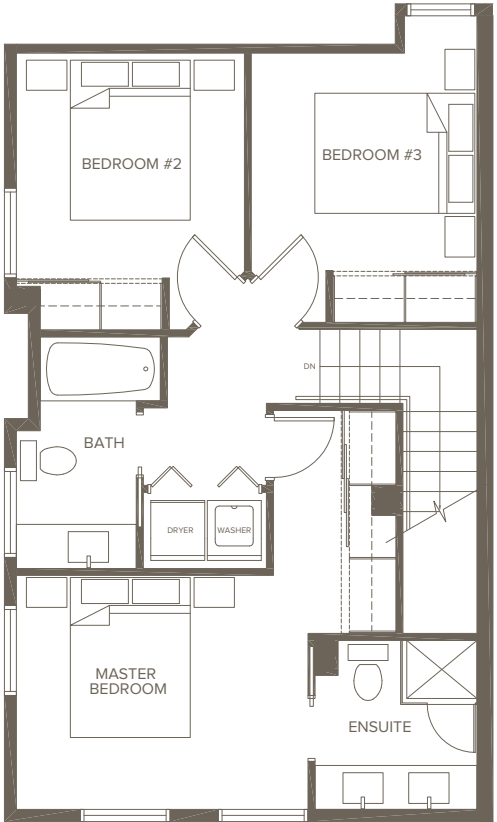

MAIN

UPPER

STORAGE
13 sq ft

Courtyard Townhomes

This unit is suited for wheelchair access

Dimensions and square footage shown may vary. Areva Living reserves the right to modify design and specifications without notice. For additional information, please consult with a sales representative. E&O.E.