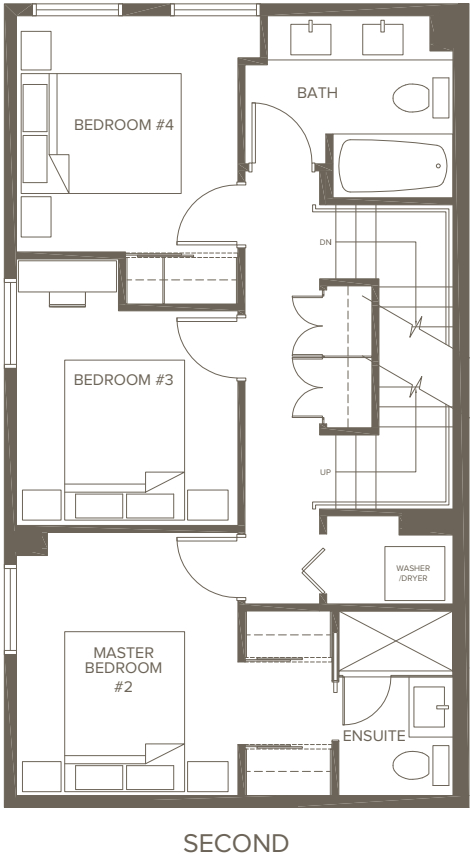

1515 RUPERT

UNIT E
4 BED | 3.5 BATH

LIVING 1,735 sq. ft.
PATIO 251 sq. ft.
TOTAL 1,986 sq. ft.

Dimensions and square footage shown may vary. Areva Living reserves the right to modify design and specifications without notice. For additional information, please consult with a sales representative. E&O.E.