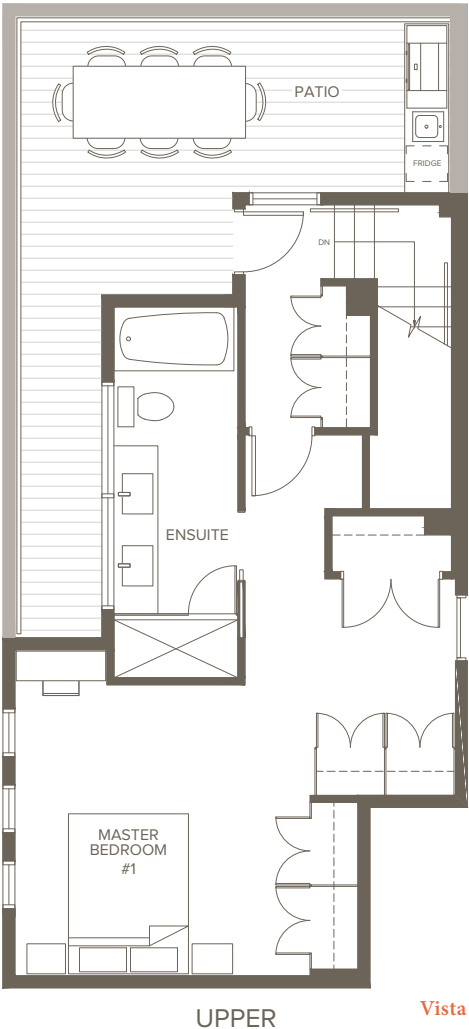

1515 RUPERT

UNIT E
4 BED | 3.5 BATH

LIVING 1,735 sq. ft.
PATIO 251 sq. ft.
TOTAL 1,986 sq. ft.

Dimensions and square footage shown may vary. Areva Living reserves the right to modify design and specifications without notice. For additional information, please consult with a sales representative. E&O.E.