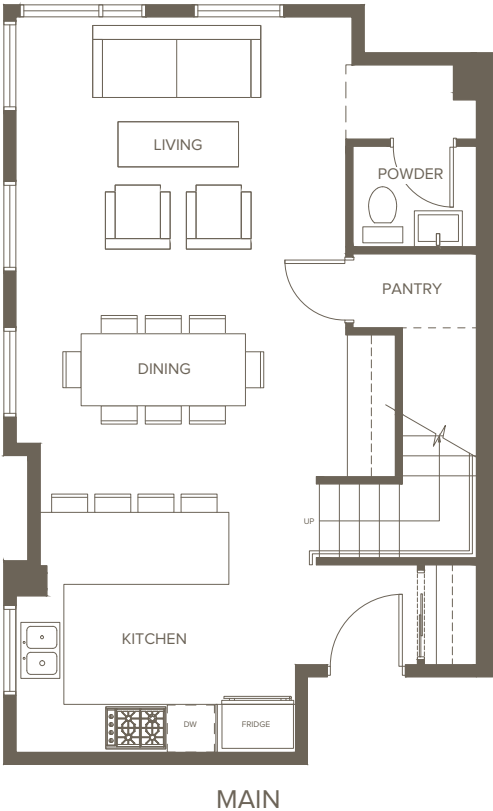

1515 RUPERT

UNIT E
4 BED | 3.5 BATH

LIVING 1,735 sq. ft.
PATIO 251 sq. ft.
TOTAL 1,986 sq. ft.

Dimensions and square footage shown may vary. Areva Living reserves the right to modify design and specifications without notice. For additional information, please consult with a sales representative. E&O.E.