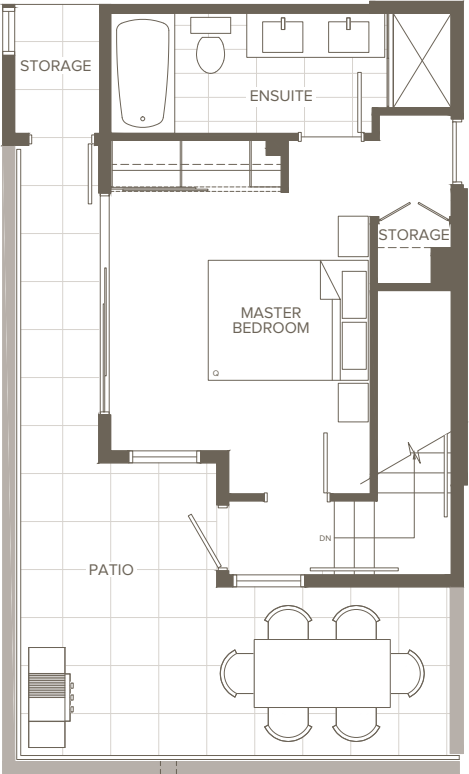

1515 RUPERT

UNIT F
4 BED | 3.5 BATH

LIVING 1,492 sq. ft.
PATIO 249 sq. ft.
TOTAL 1,741 sq. ft.

MAIN

SECOND

UPPER

Dimensions and square footage shown may vary. Areva Living reserves the right to modify design and specifications without notice. For additional information, please consult with a sales representative. E&O.E.