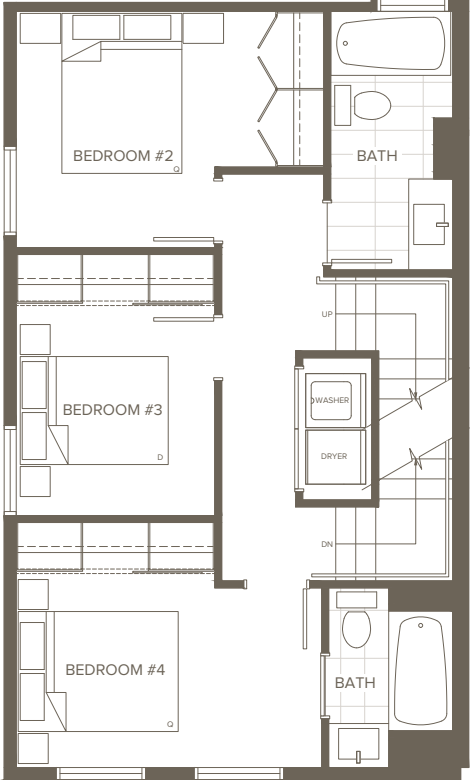

1515 RUPERT

UNIT F
4 BED | 3.5 BATH

LIVING 1,492 sq. ft.
PATIO 249 sq. ft.
TOTAL 1,741 sq. ft.

MAIN

SECOND

UPPER

Dimensions and square footage shown may vary. Areva Living reserves the right to modify design and specifications without notice. For additional information, please consult with a sales representative. E&O.E.