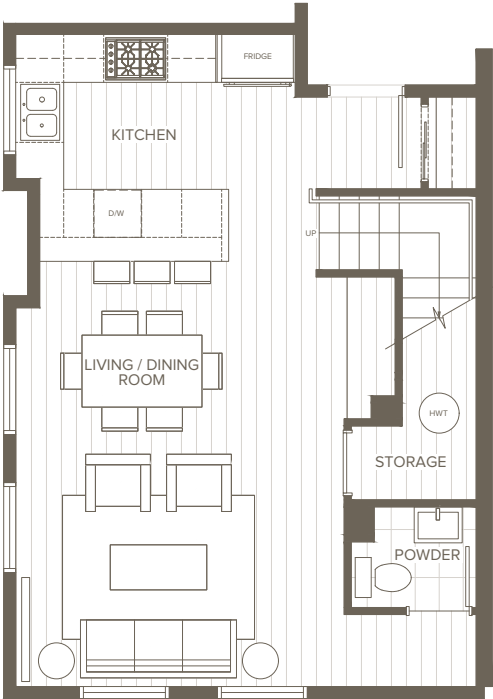

1515 RUPERT

UNIT F
4 BED | 3.5 BATH

LIVING 1,492 sq. ft.
PATIO 249 sq. ft.
TOTAL 1,741 sq. ft.

MAIN

SECOND

UPPER

Dimensions and square footage shown may vary. Areva Living reserves the right to modify design and specifications without notice. For additional information, please consult with a sales representative. E&O.E.