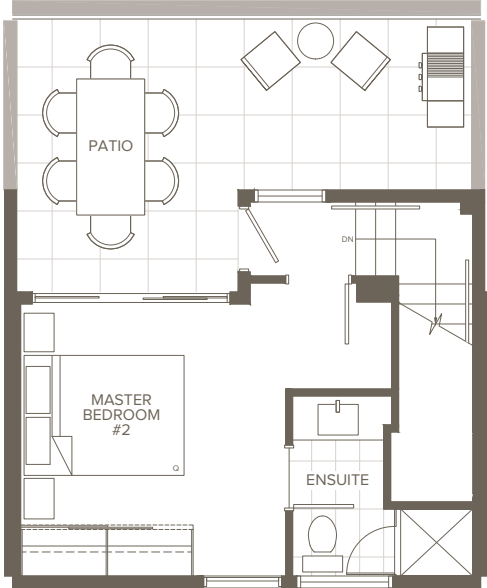

1515 RUPERT

UNIT H1
3 BED | 3.5 BATH

LIVING 1,362 sq. ft.
PATIO 195 sq. ft.
TOTAL 1,557 sq. ft.

MAIN

SECOND

UPPER

Dimensions and square footage shown may vary. Areva Living reserves the right to modify design and specifications without notice. For additional information, please consult with a sales representative. E&O.E.