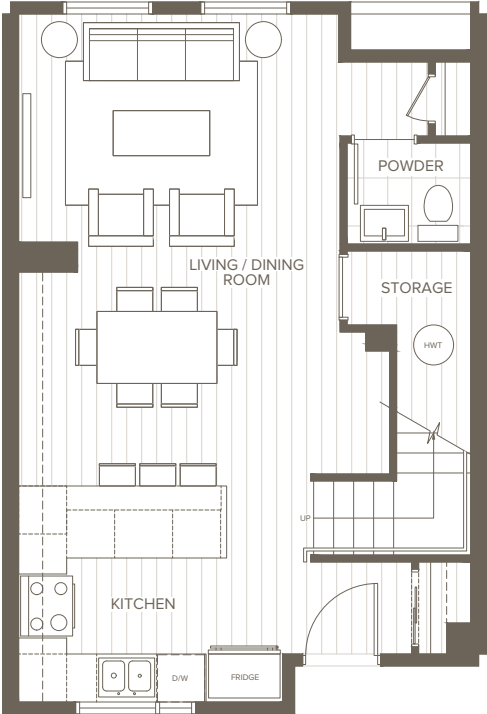

1515 RUPERT

UNIT H1
3 BED | 3.5 BATH

LIVING 1,362 sq. ft.
PATIO 195 sq. ft.
TOTAL 1,557 sq. ft.

MAIN

SECOND

UPPER

Dimensions and square footage shown may vary. Areva Living reserves the right to modify design and specifications without notice. For additional information, please consult with a sales representative. E&O.E.