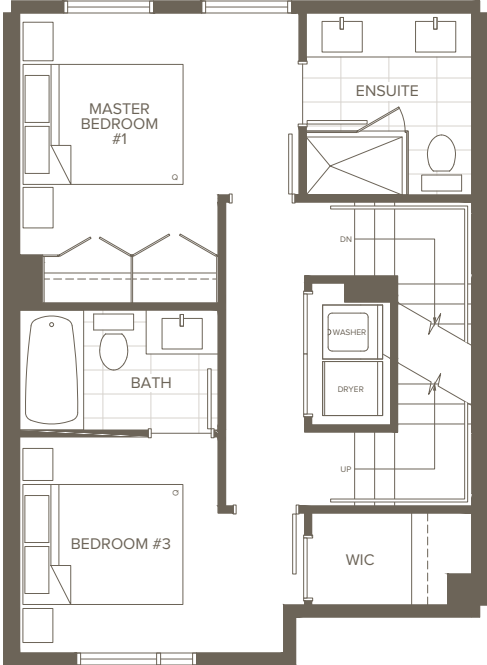

1515 RUPERT

UNIT H1
3 BED | 3.5 BATH

LIVING 1,362 sq. ft.
PATIO 195 sq. ft.
TOTAL 1,557 sq. ft.

MAIN

SECOND

UPPER

Dimensions and square footage shown may vary. Areva Living reserves the right to modify design and specifications without notice. For additional information, please consult with a sales representative. E&O.E.