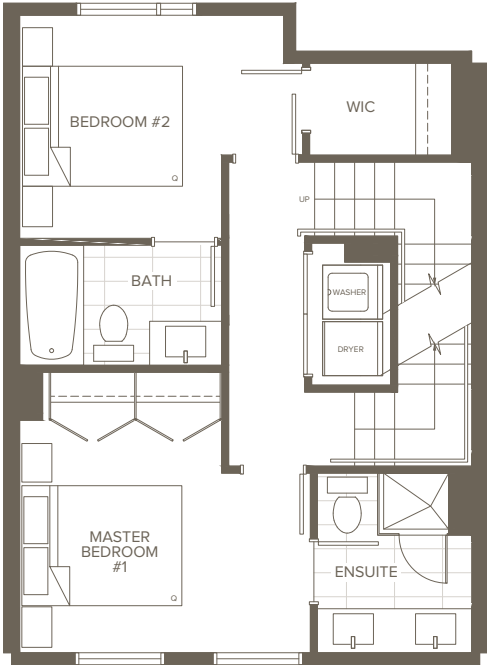

1515 RUPERT

UNIT H2
3 BED | 3.5 BATH

LIVING 1,330 sq. ft.
PATIO 195 sq. ft.
TOTAL 1,525 sq. ft.

MAIN

SECOND

UPPER

Dimensions and square footage shown may vary. Areva Living reserves the right to modify design and specifications without notice. For additional information, please consult with a sales representative. E&O.E.