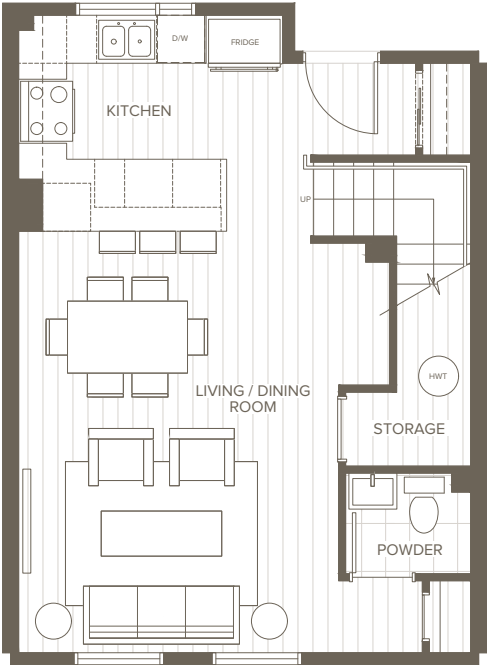

1515 RUPERT

UNIT H2
3 BED | 3.5 BATH

LIVING 1,330 sq. ft.
PATIO 195 sq. ft.
TOTAL 1,525 sq. ft.

MAIN

SECOND

UPPER

Dimensions and square footage shown may vary. Areva Living reserves the right to modify design and specifications without notice. For additional information, please consult with a sales representative. E&O.E.