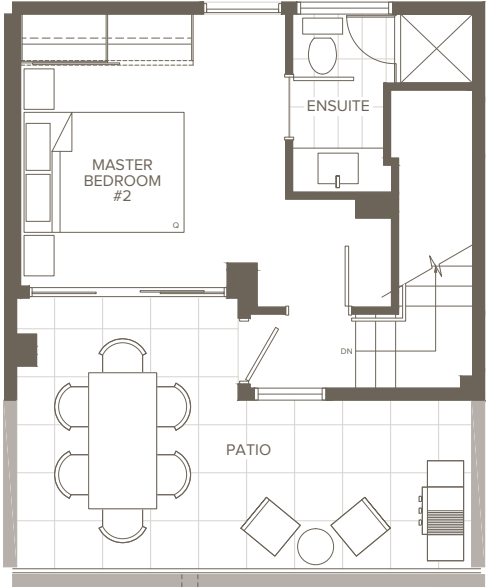

1515 RUPERT

UNIT H2
3 BED | 3.5 BATH

LIVING 1,330 sq. ft.
PATIO 195 sq. ft.
TOTAL 1,525 sq. ft.

MAIN

SECOND

UPPER

Dimensions and square footage shown may vary. Areva Living reserves the right to modify design and specifications without notice. For additional information, please consult with a sales representative. E&O.E.